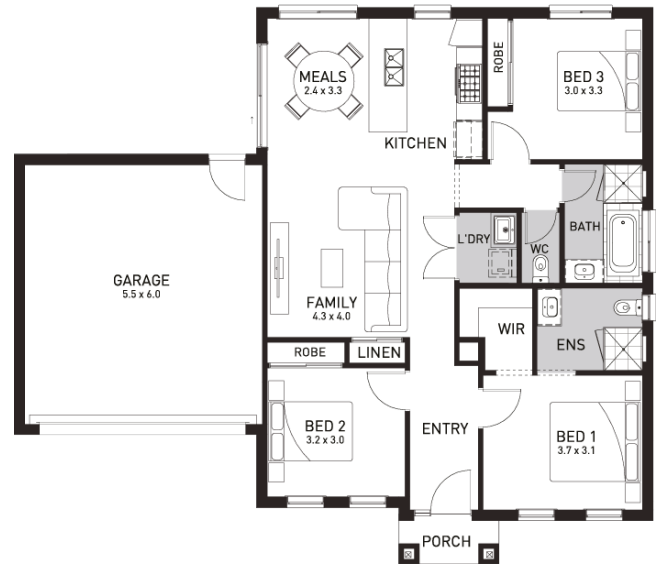

Contact: James Hill

E james.hill@orbithomes.com.au

M 0458 588 078

Orbit Homes Australia Pty Ltd • CDB-U 50505 • Orbit Homes Queensland Pty Ltd QBSA LIC 716019 • Facade illustrations are used as a guide only, excludes upgrades such as but not limited to feature stone and tiles, Refer to facade guide for standard inclusions. Images used are for visual purposes only. Upgraded fixtures, fittings and design items may be shown, these can be selected at additional costs, please refer to a Sales Consultant for further information or to upgrades book for optional extras. Any allowances included for fencing and landscaping are to be completed by customer after handover. Customer connection fees to power and telephone not included. Prices subject to change without notice. Not to be used with any other offer. Progress payments on construction. Excludes stamp duty and costs. House and land package total price may include developer incentives & rebates and any builder referral fees at the time of issue. Developer incentives & rebates and any builder referral fees may be withdrawn at any time to the discretion of the land developer.

Land price = $407,500 | Date created 27/03/2026 | Valid for 60 days.